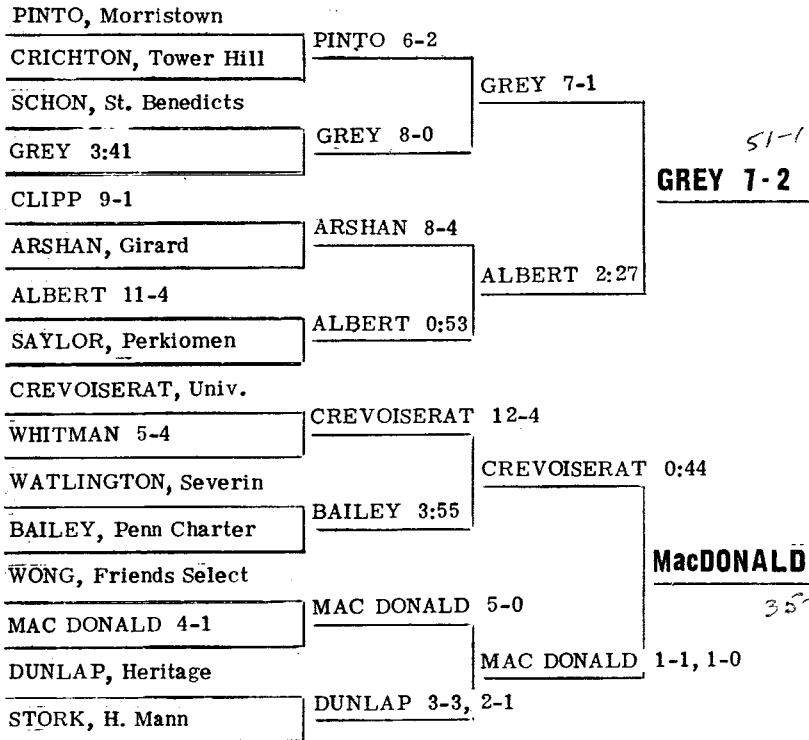

101 lb. CLASS

BYE
PINTO, Morristown
BYE
CRICHTON, Tower Hill

BYE
SCHON, St. Benedicts
GREY, Haverford
FINNEY, Montclair

CROSTON, M. Hershey
CLIPP, Germantown
ARSHAN, Girard
BYE

ALBERT, St. Albans
VAN BEUREN, Hill
SAYLOR, Perkiomen
BYE

BYE
CREVOISERAT, Univ.
WHITMAN, Shady Side
SHUBERT, Hawken

BYE
WATLINGTON, Severin
BAILEY, Penn Charter
BYE

WONG, Friends Select
BYE
PAMBIANCO, Wyoming
MAC DONALD, Woodberry

BYE
DUNLAP, Heritage
STORK, H. Mann
BYE

51-10
4-0
MacDonald
35-18-3
CREVOISERAT of
ALBERT

108 lb. CLASS

BYE
CSETE, St. Bernards
BYE
BOLENDER, Wyoming

BYE
JUST, Kiski
ALLISON, Georgetown
DOWNEY, St. Benedicts

FONDA, Univ.
LIEBERMAN, Haverford
VAN SICKLE, Blair
BYE

WINNING, Mercersburg
RUDOLPH, Woodberry
KROUSE, Hill
BYE

BYE
HARTRANFT, Penn Charter
HARRISON, Heritage
CALLANAN, Germantown

BYE
FOX, Valley Forge
MURPHY, Montclair
BYE

HUSSEY, M. Hershey
MAC INTYRE, Tower Hill
MISLAN, Lawrenceville
SMITH, St. Albans

BYE
CAMAZINE, H. Mann
BURNS, Girard
BYE