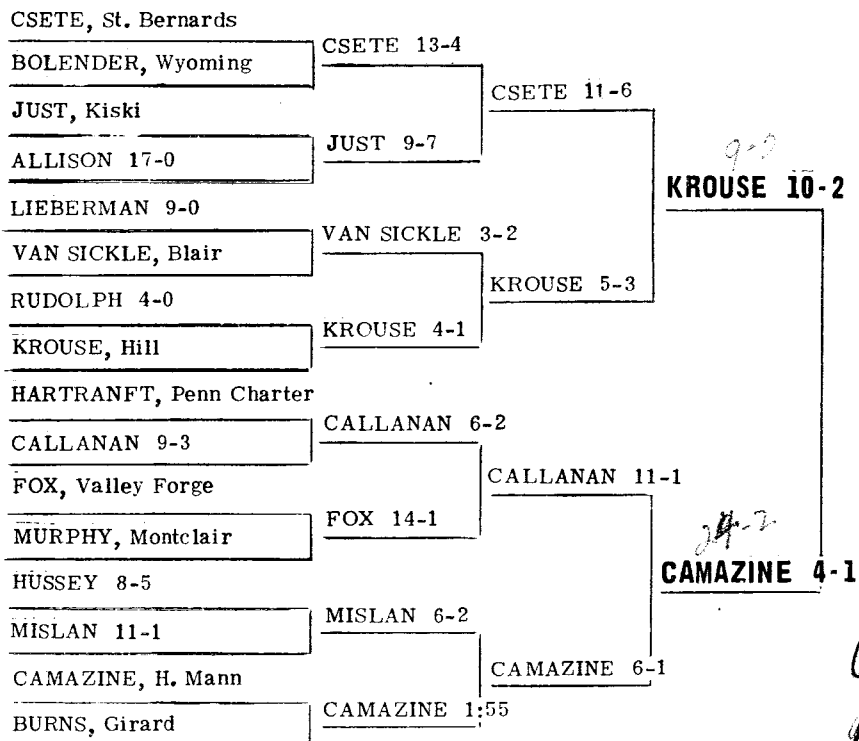

9-0
9-4
KROUSE
CALLANAN 6-2
Rudolph