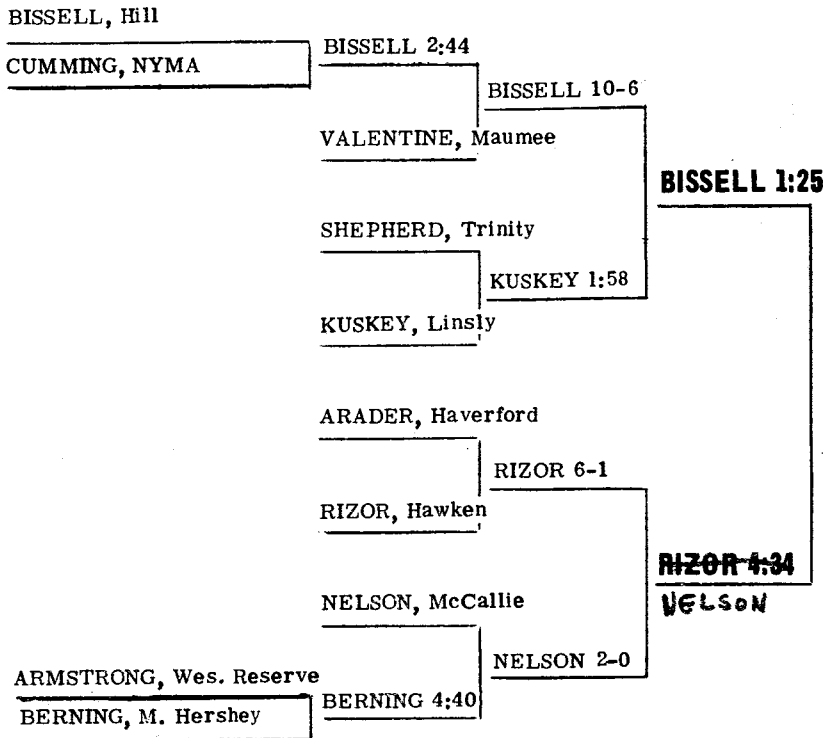

188 lb. CLASS