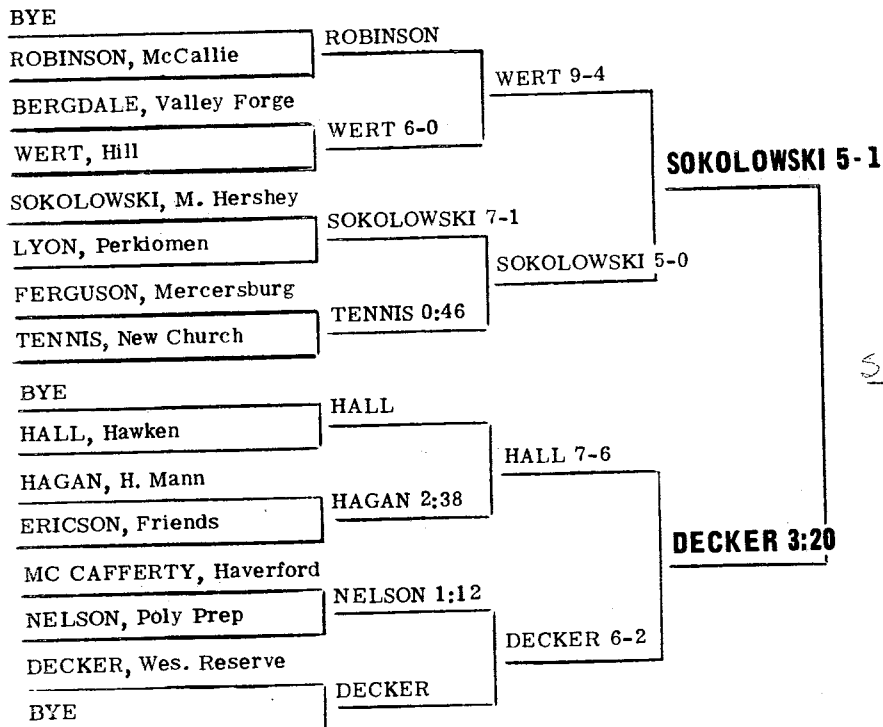

170 lb. CLASS