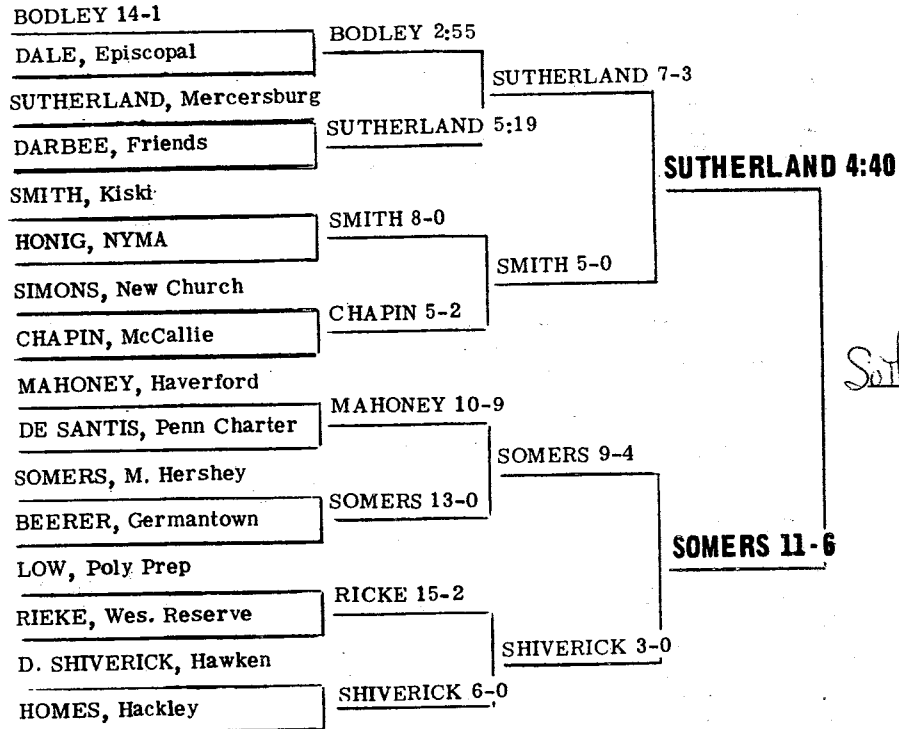

158 lb. CLASS

BODLEY, Hill
MEISTER, Maumee