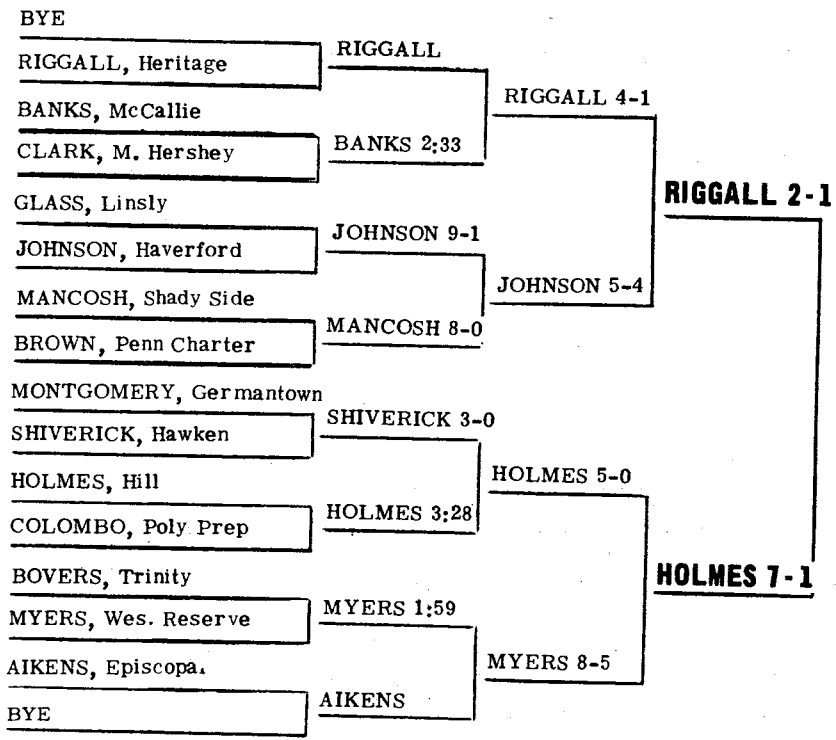

148 lb. CLASS