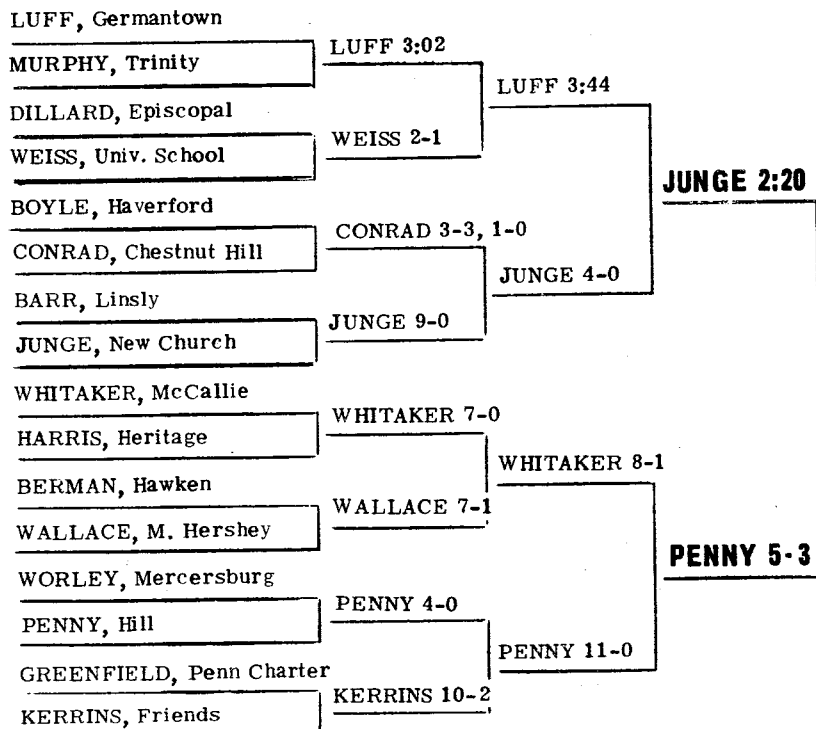

122 lb. CLASS