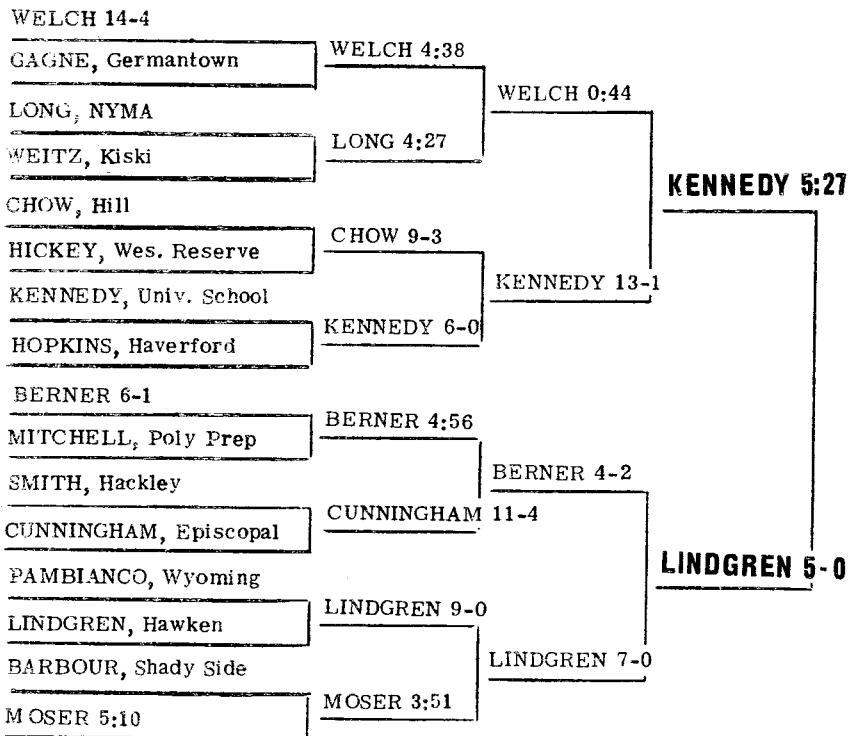

LEHIGH UNIVERSITY

BETHLEHEM, PA.

FEB. 26-27

101 Ib. CLASS

108 Ib. CLASS

WELCH, Heritage
FORNI, Maumee

BERNER, Penn Charter
SHAW, McCallie

MOSER, Mercersburg
BEVAN, Trinity