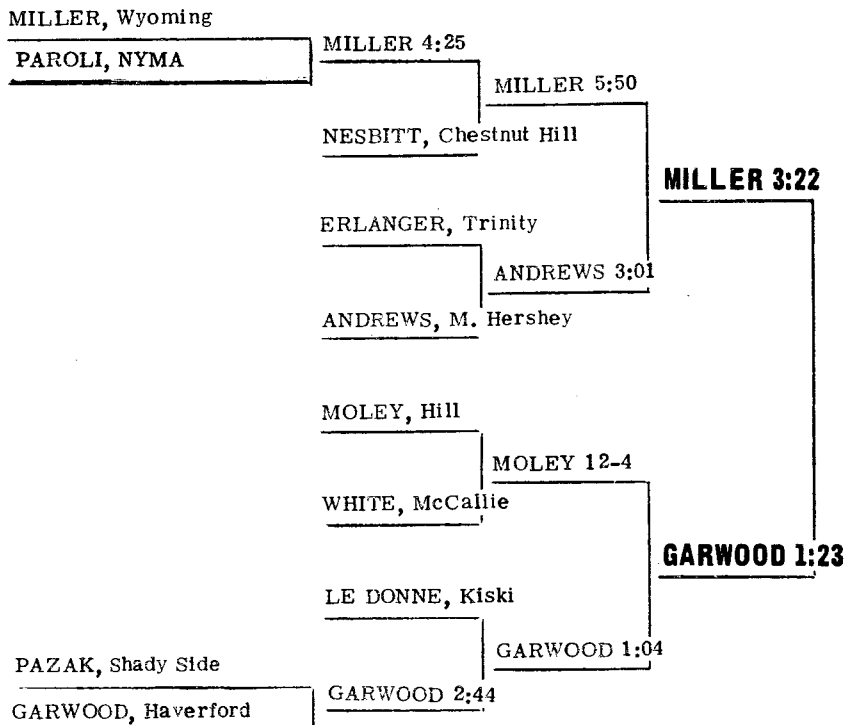

BYE
 SCOTT, Baldwin
 HALL, Hawken
 BYE

141 lb. CLASS

Moore 5-2

148 lb. CLASS

Holmes 8-4

158 lb. CLASS

BODLEY, Hill
MEISTER, Maumee

170 lb. CLASS

188 lb. CLASS

UNL. CLASS

Last Year's Winners

- 101 -- WAYNE DONLEY, N.Y.M.A.
- 110 -- DOUG SCHUTTE, Hill
- 118 -- CARL BIELLO, St. Benedict's
- 126 -- JOHN OSBORNE, Haverford
- 133 -- AL WILSON, Baylor
- 140 -- BOB McMAHON, Manlius
- 148 -- JAMIE McEWAN, Landon
- 158 -- CHAPMAN LEBLOND, Canterbury
- 168 -- TOM BRENNAN, Hill
- 178 -- BOB BARETTA, Penn Charter
- 188 -- WALT SEXTON, N.Y.M.A.
- Unl. - DAVE OLSON, St. Andrews

Most Outstanding Wrestler

WALT SEXTON
New York Military Academy

Team Point Leaders

Baylor 62, Hill 53, Milton Hershey 43,
McCallie 41, St. Benedict's 38