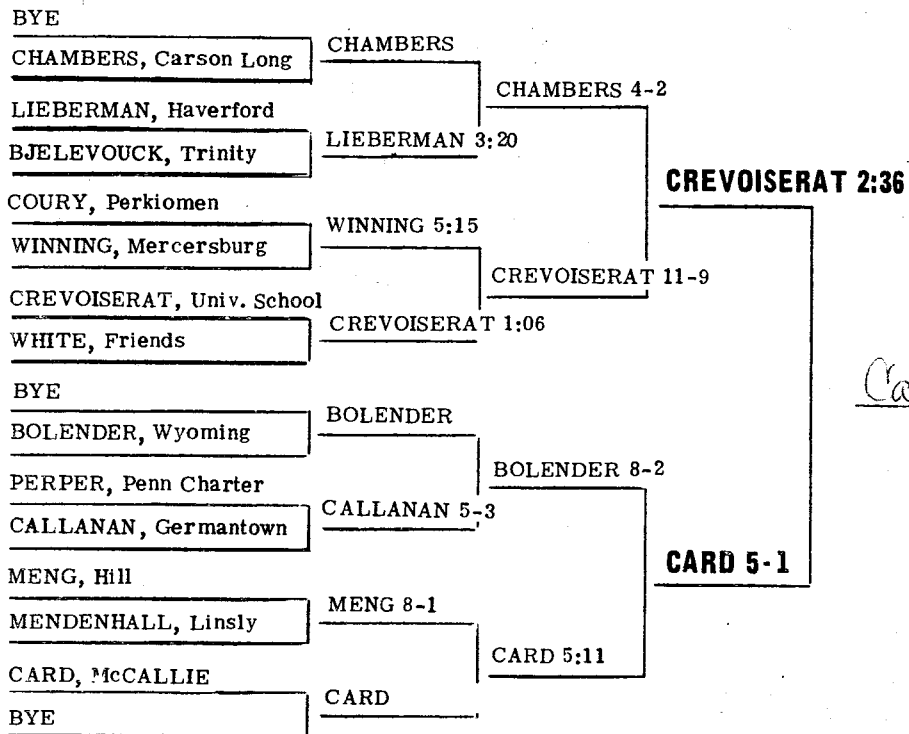

LEHIGH UNIVERSITY

BETHLEHEM, PA.

FEB. 26-27

101 Ib. CLASS

108 Ib. CLASS

WELCH, Heritage
FORNI, Maumee

BERNER, Penn Charter
SHAW, McCallie

MOSER, Mercersburg
BEVAN, Trinity