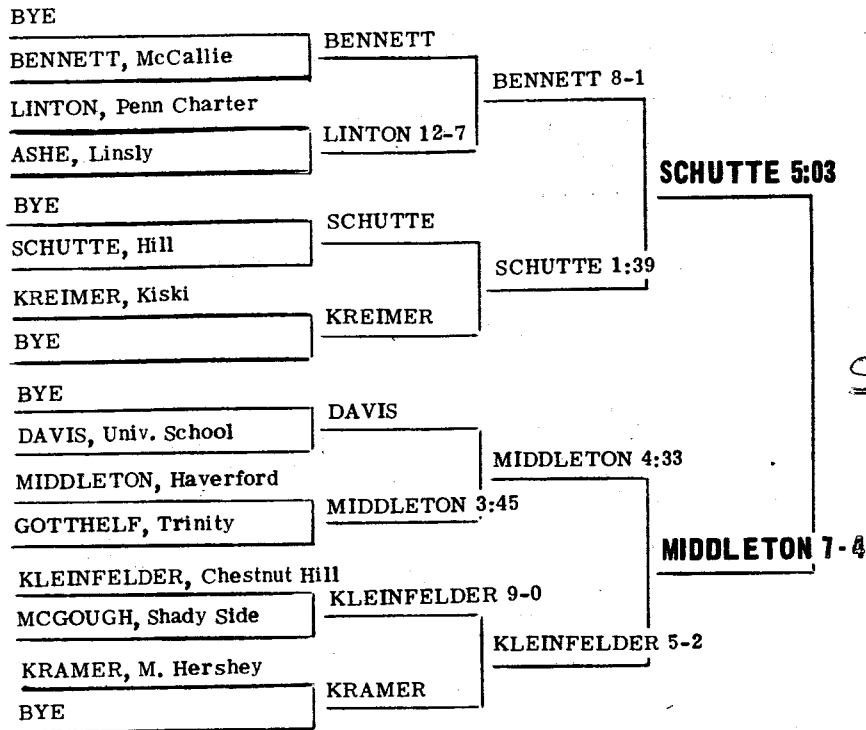

115 lb. CLASS